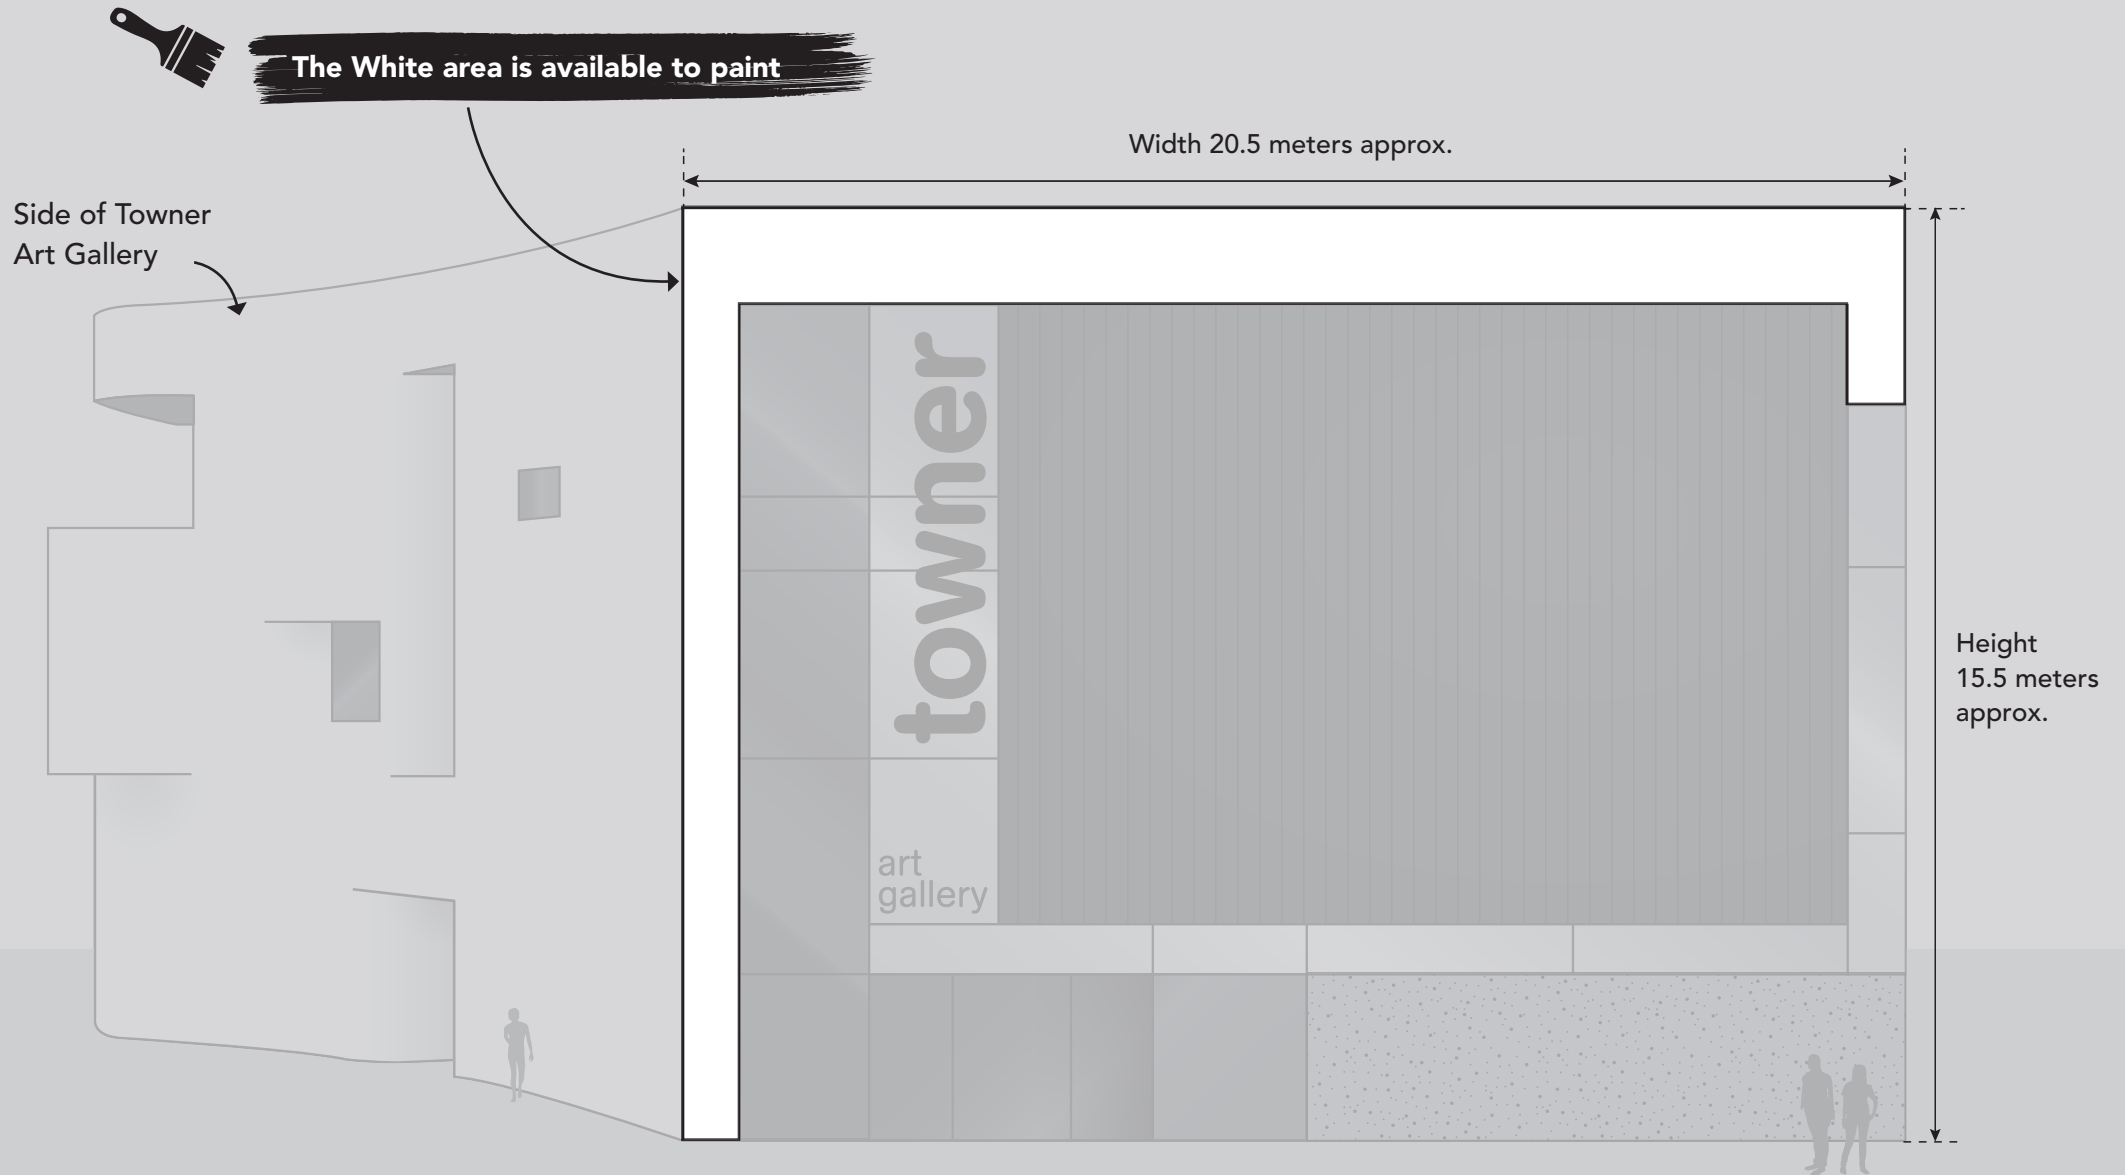

Brewers Towner Commission

FRONT view of Towner Art Gallery

Brewers Towner Commission

SIDE view of Towner Art Gallery

The White area is available to paint

Width 31 meters approx.

Height
15.5 meters
approx.

Brewers Towner Commission

BACK view of Towner Art Gallery